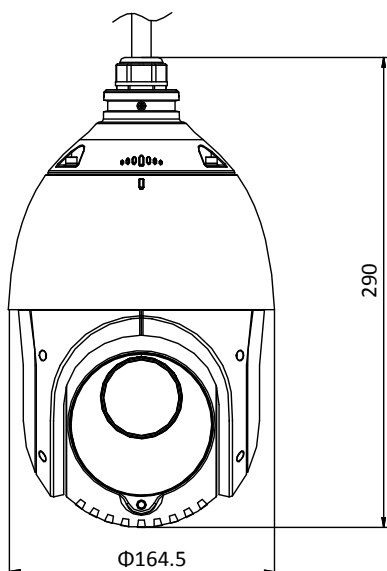

Protection Level	IP66 Standard, 4000V Lightning Protection, Surge Protection and Voltage Transient Protection
Material	ADC 12, PC, PC+10% GF
Dimensions	Φ 164.5 mm × 290 mm (Φ 6.48" × 11.42")
Weight	Approx. 2 kg (4.41 lb)

## Dimensions

Unit: mm