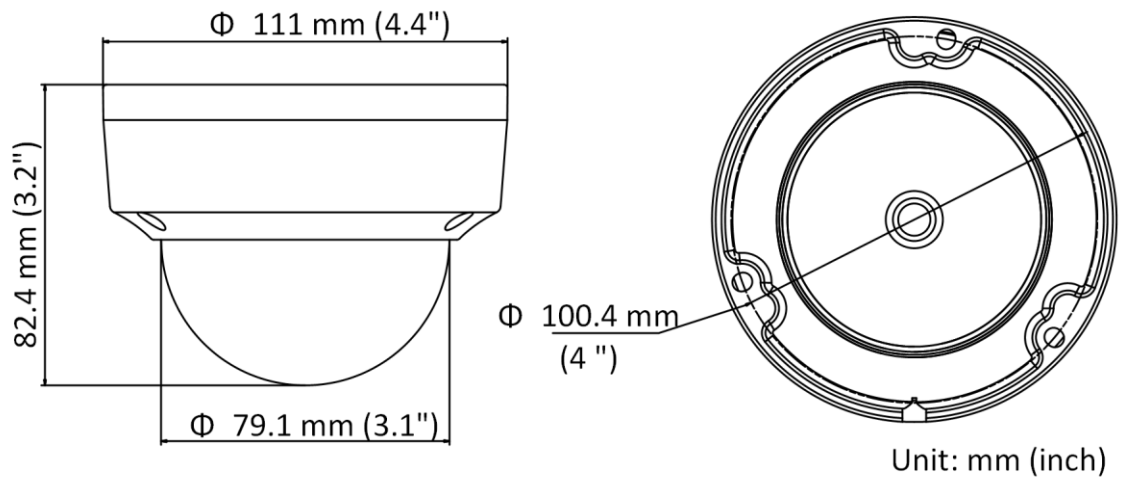

- BLC/3D DNR/ROI
- IR range: Up to 30 m
- IP67, IK10

Specifications

Camera	
Image Sensor	1/2.8" Progressive Scan CMOS
Min. Illumination	Color: 0.028 Lux @ (F2.0, AGC ON)
Shutter Speed	1/3 s to 1/100,000 s
Slow Shutter	Yes
Day & Night	IR Cut Filter
WDR	DWDR
Angle Adjustment	Pan: 0° to 355°, tilt: 0° to 70°
Lens	
Lens Type	Fixed lens, 2.8/4/6 mm
Aperture	F2.0
FOV	2.8mm: Horizontal FOV: 112°, vertical FOV: 60°, diagonal FOV: 132° 4 mm: Horizontal FOV: 89°, vertical FOV: 47°, diagonal FOV: 107° 6 mm: Horizontal FOV: 54°, vertical FOV: 31°, diagonal FOV: 62°
Lens Mount	M12
Illuminator	
IR Range	Up to 30 m
Wavelength	850 nm
Video	
Max. Resolution	1920 × 1080
Main Stream	50Hz: 25fps (1920 × 1080, 1280 × 960, 1280 × 720) 60Hz: 30fps (1920 × 1080, 1280 × 960, 1280 × 720)
Sub Stream	50Hz: 25fps (640 × 480, 640 × 360, 320 × 240) 60Hz: 30fps (640 × 480, 640 × 360, 320 × 240)
Video Compression	Main stream: H.265+/H.264+/H.265/H.264 Sub-stream: H.265/H.264/MJPEG
H.264 Type	Baseline Profile/Main Profile/High Profile
H.264+	Main stream supports
H.265 Type	Main Profile
H.265+	Main stream supports
Video Bit Rate	32 Kbps to 8 Mbps
Smart Feature-Set	
Basic Event	Motion detection, video tampering alarm, exception (network disconnected, IP address conflict, illegal login, HDD full, HDD error)
Linkage Method	Upload to FTP/memory card, notify surveillance center, send email, trigger recording, trigger capture
Region of Interest	1 fixed region for main stream
Image	
Image Enhancement	BLC, 3D DNR

* Listed resolutions are only selectable options. It does not mean that all streams can work at their maximum resolution at the same time.

Available Model

DS-2CD1123G0F-I (2.8/4/6 mm)

Dimension

Accessory

DS-1259ZJ
Inclined Ceiling
Mount