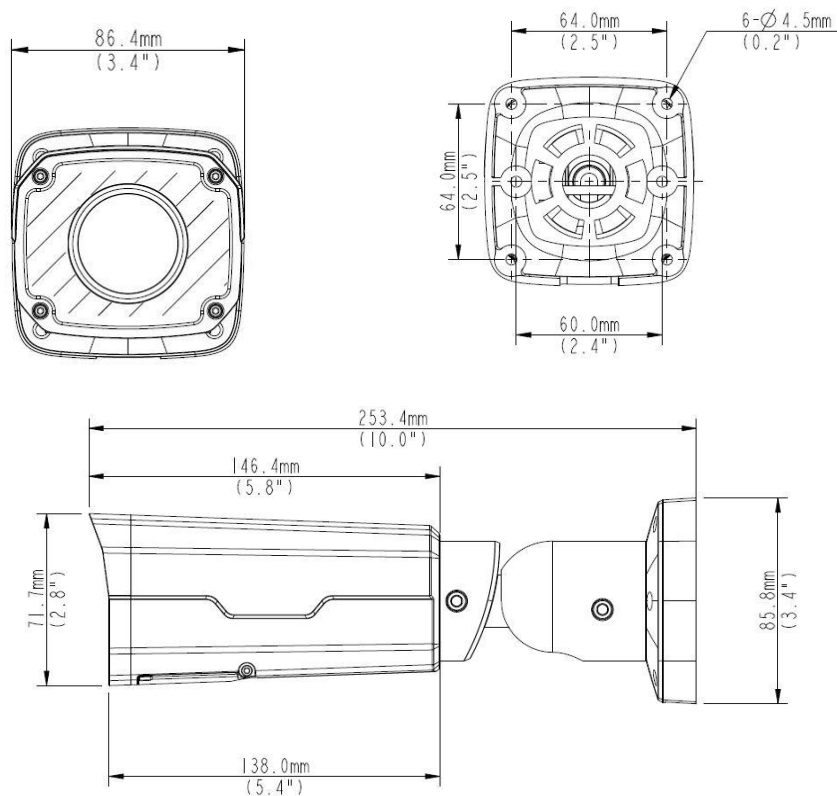

Network

- ONVIF Conformance

Structure

- Support PoE power supply
- Wide temperature range: -35°C to 60°C (-31°F to 140°F)
- Wide voltage range of $\pm 25\%$
- IP66

Specifications

	DEC3322EBR-P
Camera	
Sensor	1/2.7", 2 Megapixel, progressive scan CMOS
Lens	2.8~12 mm@F1.4
Angle of View(H)	90° ~ 28°
Zoom/Focus	Manual
Shutter	Auto/Manual, 1/6~1/8000s
Min. Illumination	Colour: 0.06 Lux (F1.4, 50IRE) Black & White: 0.03Lux (F1.4, 50IRE)
Day/Night	IR-cut filter with auto switch (ICR)
S/N	>52dB
Video	
Max. Resolution	1920 × 1080
Video Compression	H.264,MJPEG
Frame Rate	1080P (1920×1080): Max. 30 fps; 720P (1280×720): Max. 30 fps; D1 (720×576): Max. 25 fps
Video Streaming	Triple
9:16 Corridor Mode	Supported
ROI	Supported
OSD	Up to 8 OSDs
Privacy Mask	Up to 4 areas
Audio	
Audio Compression	G.711
Two-way audio	Supported
Storage	
Edge Storage	Micro SD, up to 128 GB
Network	
Protocols	L2TP,IPv4,IGMP,ICMP,ARP,TCP,UDP,DHCP,PPPoE,RTP,RTSP, NTP,FTP,HTTP
Compatible Integration	ONVIF, API
Interface	
Audio I/O	Audio cable
	Input: impedance 35 kΩ; amplitude 2 V [p-p]
	Output: impedance 600 Ω; amplitude 2 V [p-p]
Alarm I/O	1 / 1
Network	10M/100M Base-TX Ethernet
General	
Power	12 V DC, or PoE (IEEE802.3 af)
	Power consumption: Max 8W
Dimensions (L × W × H)	253.4 ×86 ×71.7 mm (9.98" × 3.4" × 2.8")
Material	Cast aluminum
Weight	0.58kg (1.28lb)
Working Environment	-35°C ~ +60°C (-31°F ~ 140°F), Humidity ≤ 95% RH(non-condensing)
Ingress Protection	IP66

Dimensions

Accessories

Installation mode	Accessories	Description
Wall mount	\	Mounting pedestal is included in the Product package
Ceiling mount	\	Mounting pedestal is included in the Product package
Rail mount	TR-UP06-A-IN	For outdoor rail installation
Pole mount	TR-UP06-A-IN	For outdoor pole installation