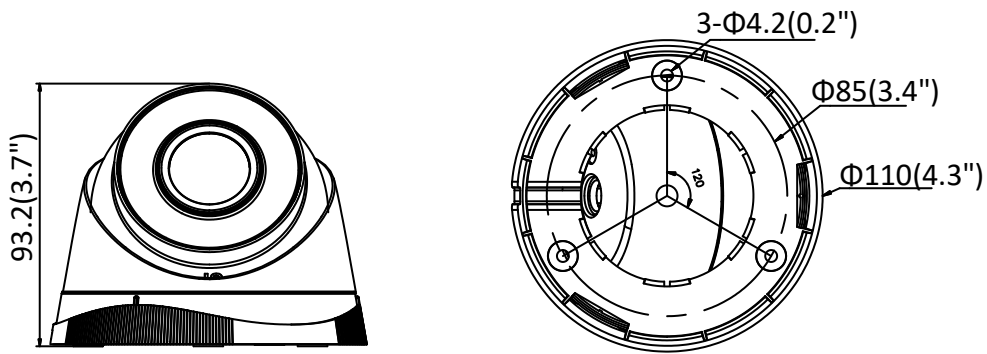

Dimensions

Unit:mm(inch)

Accessories