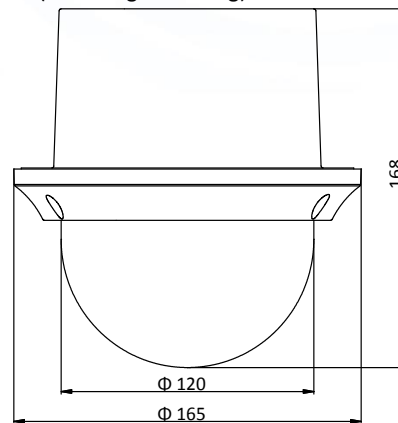

## Key Features

- 1/2.8" progressive scan CMOS
- Up to 1920 × 1080 resolution
- Min. illumination:  
Color: 0.005 Lux @(F1.6, AGC ON)  
B/W: 0.001 Lux @(F1.6, AGC ON)
- 15× optical zoom, 16× digital zoom
- 120 dB WDR, 3D DNR, HLC, BLC
- 12 VDC & PoE+ (802.3at, class4)
- Support H.265+/H.265 video compression
- Up to 24 programmable privacy masks
- Support ROI

## Dimensions

Indoor Model  
(In-Ceiling Mounting)

Unit: mm